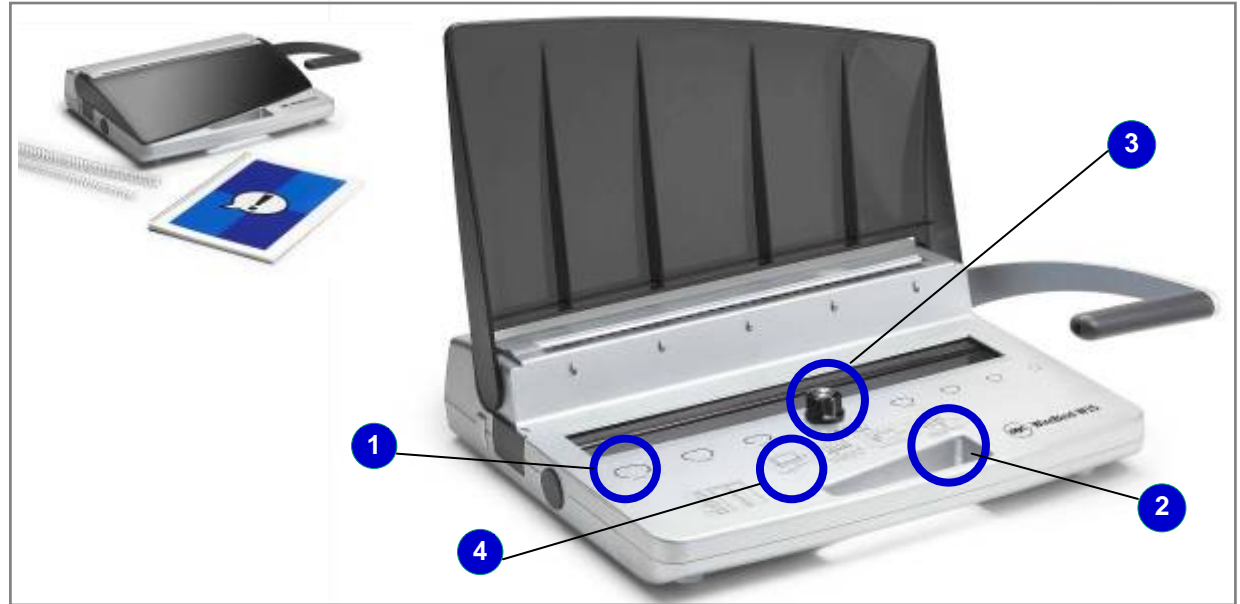

## GBC WireBind W15

A compact and stylish general office wire binder. Ideal for everyday desktop binding.

- **Compact** and **portable** desktop wire binder ideal for light office use.
- Punch Capacity: 15 sheets (80 gsm)
- Binds up to 125 sheets (14mm wire) (80 gsm)
- Simple and easy to use controls
- Easy access clippings tray at the side of the machine.

### Features & Benefits

- Wire Size Guide**
  - Simple and easy to use guides
- Carry Handle**
  - For portable wire binding
- Wire Closure Control**
  - For consistent and accurate wire closure
- Quick Starter Guide**
  - Simple and clear operating instructions